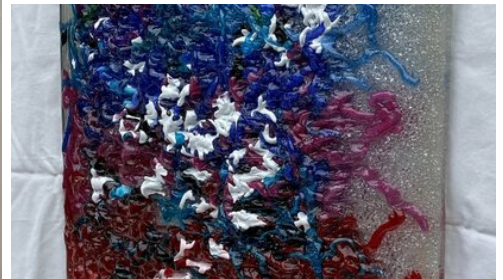

Pareidolia-1 Movement

Starting Bid **\$700.00**

Donated by **Matt Garrett**

Created the 30th of July, 2023.

Resembling roots or people on colored ice pareidolia draws the viewer in to create a unique story. The longer the gaze the stranger the people behave.

Art panel dimension: 16 3/8" x 22" x 1/2" thick.

Artist Statement

"My art compositions are made of recycled plastics and found objects to present a panel that is in between abstract and figurative, so that what the viewer sees comes from their own imagination (i.e., pareidolia). During the process, I can arrange and melt the plastic with some control and intuition, but with so many variables my result out of the oven is always a surprise. My design gets redesigned. The resin melts itself to sleep and in a dream resolves itself to the image that the future viewer needs to see. My art crosses over a boundary as if it goes to another world as a question and comes back as an answer."