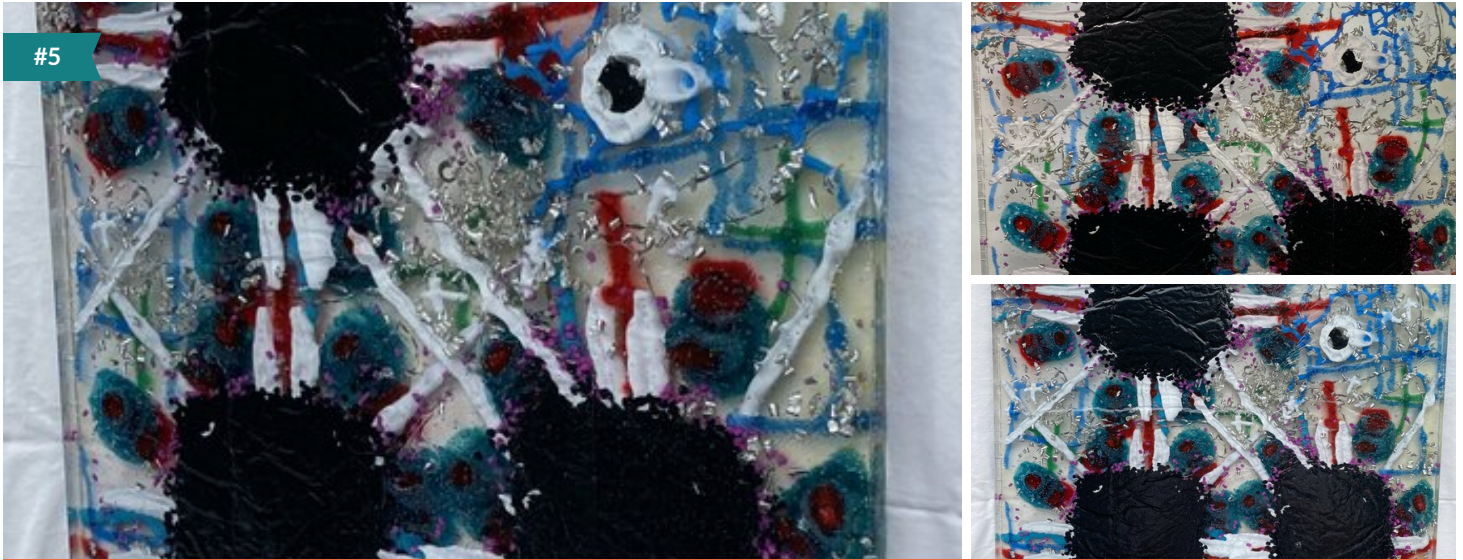

Mitosis

Starting Bid **\$700.00**

Donated by **Matt Garrett**

Created the 20th of April, 2023.

3 cells from one with connecting lines in red and white showing the action of cell division as imagined with helpers and a grid line of color and metal shavings.

Art panel dimension: 16 3/8" x 22" x 1/2" thick.

Artist Statement

"My art compositions are made of recycled plastics and found objects to present a panel that is in between abstract and figurative, so that what the viewer sees comes from their own imagination (i.e., pareidolia). During the process, I can arrange and melt the plastic with some control and intuition, but with so many variables my result out of the oven is always a surprise. My design gets redesigned. The resin melts itself to sleep and in a dream resolves itself to the image that the future viewer needs to see. My art crosses over a boundary as if it goes to another world as a question and comes back as an answer."