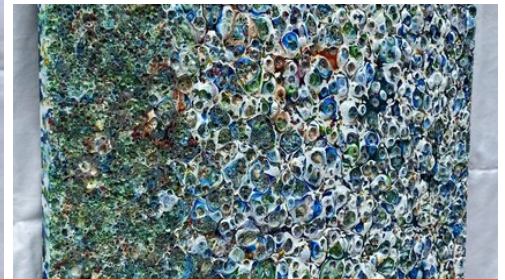

Songs in the Canyon - Summer 2023
Givsum Foundation

Cyan Moonscape

#27

Starting Bid **\$700.00**

Donated by **Matt Garrett**

Upcycled from manufacturing scrapped polycarbonate, this panel has repeating but random organic shapes resembling a moonscape or space coral. 500°F heat melted the plastic together and moisture created an unpredictable pattern of bubbles.

Art panel dimension: 16 3/8" x 22" x 1/2" thick.

Artist Statement:

"My art compositions are made of recycled plastics and found objects to present a panel that is in between abstract and figurative, so that what the viewer sees comes from their own imagination (i.e., pareidolia). During the process, I can arrange and melt the plastic with some control and intuition, but with so many variables my result out of the oven is always a surprise. My design gets redesigned. The resin melts itself to sleep and in a dream resolves itself to the image that the future viewer needs to see. My art crosses over a boundary as if it goes to another world as a question and comes back as an answer."