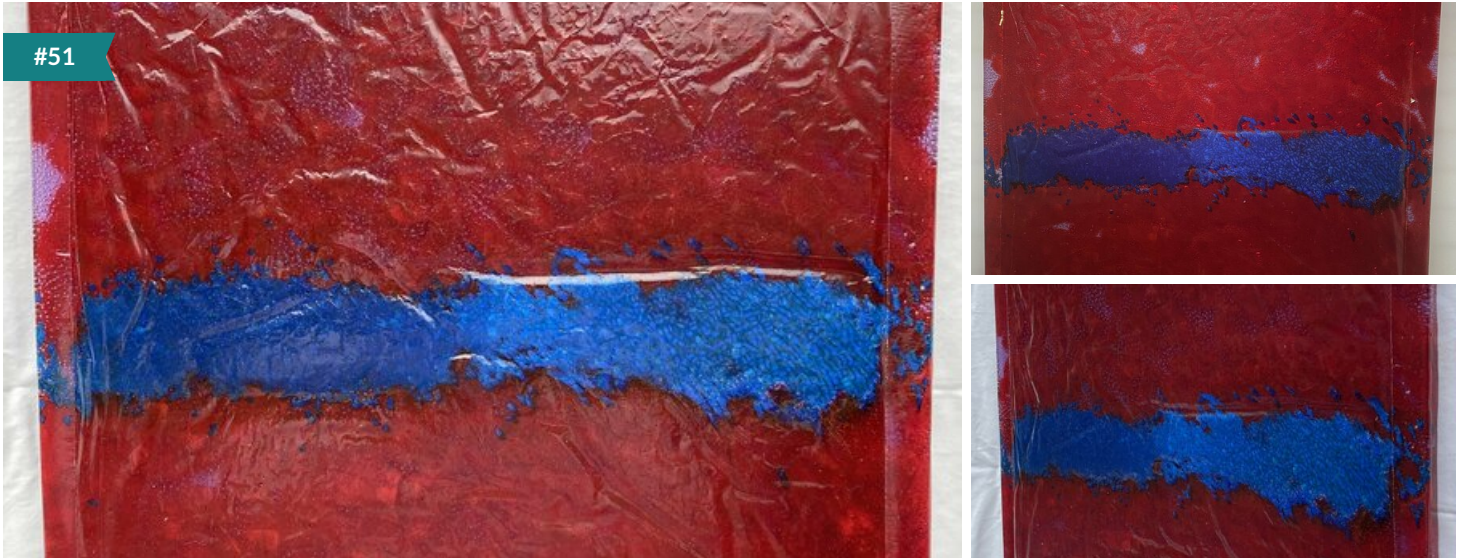

Blue Stripe on Red

Starting Bid **\$700.00**

Donated by **Matt Garrett**

Created the 4th of June, 2023.

Deep red, clear, and blue plastic form a blue stripe that does not divide the red but is passing through from left to right. Distracted by texture, the longer the viewer stares at the blue stripe, the slower it progresses until its movement is frozen in place.

Art panel dimension: 16 3/8" x 22" x 1/2" thick.

Artist Statement

"My art compositions are made of recycled plastics and found objects to present a panel that is in between abstract and figurative, so that what the viewer sees comes from their own imagination (i.e., pareidolia). During the process, I can arrange and melt the plastic with some control and intuition, but with so many variables my result out of the oven is always a surprise. My design gets redesigned. The resin

melts itself to sleep and in a dream resolves itself to the image that the future viewer needs to see. My art crosses over a boundary as if it goes to another world as a question and comes back as an answer."