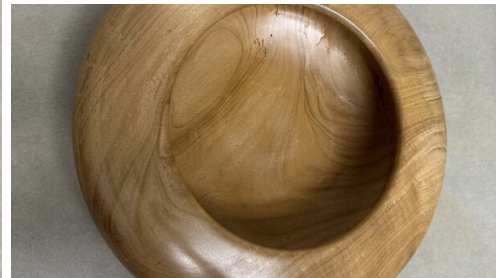

## Bowl #360 Ulupalakua Fittle

Starting Bid **\$50.00**

Retail Value \$75.00

Donated by **Tracy Stice**

*Crafted from the dense, heavy wood of an invasive Maui species, this bowl features a durable polyurethane finish. While its strength is promising, it is best enjoyed as a decorative piece due to unknown food service durability. Made from a log gifted by a tree trimmer friend, Scott Ellis, 10 bowls have been created from this unique wood.*

Item dimensions: 10.5"w x 2.5"h