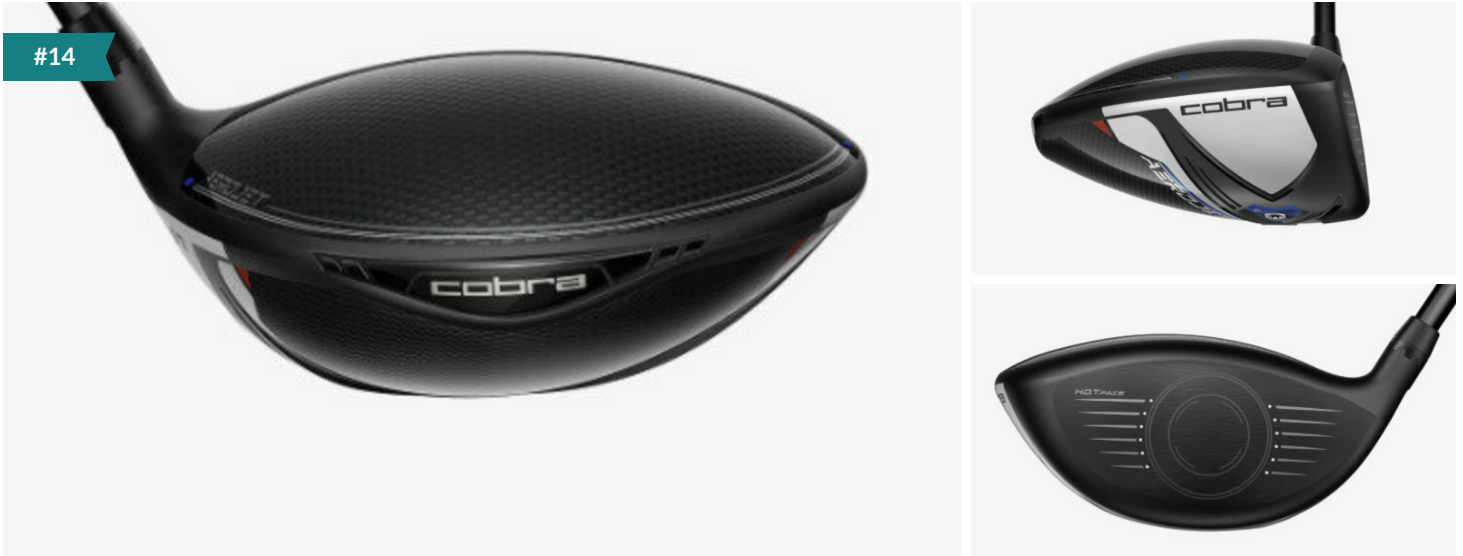

## Golf Club: Cobra Aero Jet LS Driver with Kai'Li Shaft

Starting Bid **\$450.00**

Retail Value \$549.99

1 Available

Donated by **Andy & Whitney Kerr**

### **Cobra Aerojet Driver, 9 Degrees, Mitsubishi Kai'li Shaft**

The AEROJET LS features a refined clubhead shape derived from feedback from the best players in the world that demand low spin and low launch for maximum workability and control.