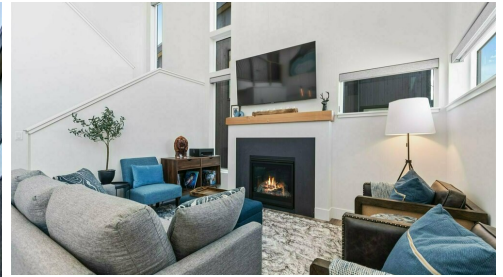

Oktober Fest
 Lions Club of Laguna Niguel

Whitefish Escape in Montana for Up to 10

Starting Bid **\$5,550.00**

Retail Value \$6,250.00

2 Available

Whitefish Escape in Montana for Up to 10

Whitefish is a highly sought-after mountain town located in northern Montana. The area's unspoiled nature and sprawling landscape boast some of the best access to the upper Rocky Mountains anywhere. Visitors experience the peaks and valleys of Glacier National Park, breathtaking views, ample mountain and water activities, as well as award-winning cuisine and nightlife. Experience includes 5 days/4 nights; 3 bedrooms with 2 kings and 1 bunk room for up to 10. Perfect for 2 families traveling together, with upscale amenities and stunning views; Dedicated white glove concierge service.