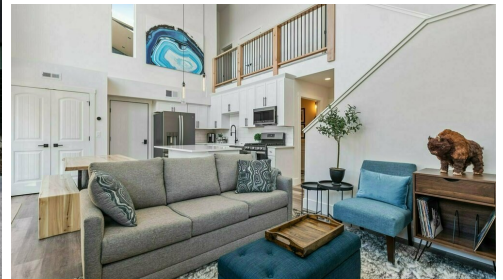

Oktober Fest
 Lions Club of Laguna Niguel

Whitefish Escape in Montana for Up to 10

Starting Bid **\$5,550.00**

Retail Value \$6,250.00

2 Available

Whitefish Escape in Montana for Up to 10

Whitefish is a highly sought-after mountain town located in northern Montana. The area's unspoiled nature and sprawling landscape boast some of the best access to the upper Rocky Mountains anywhere. Visitors experience the peaks and valleys of Glacier National Park, breathtaking views, ample mountain and water activities, as well as award-winning cuisine and nightlife. Experience includes 5 days/4 nights; 3 bedrooms with 2 kings and 1 bunk room for up to 10. Perfect for 2 families traveling together, with upscale amenities and stunning views; Dedicated white glove concierge service.