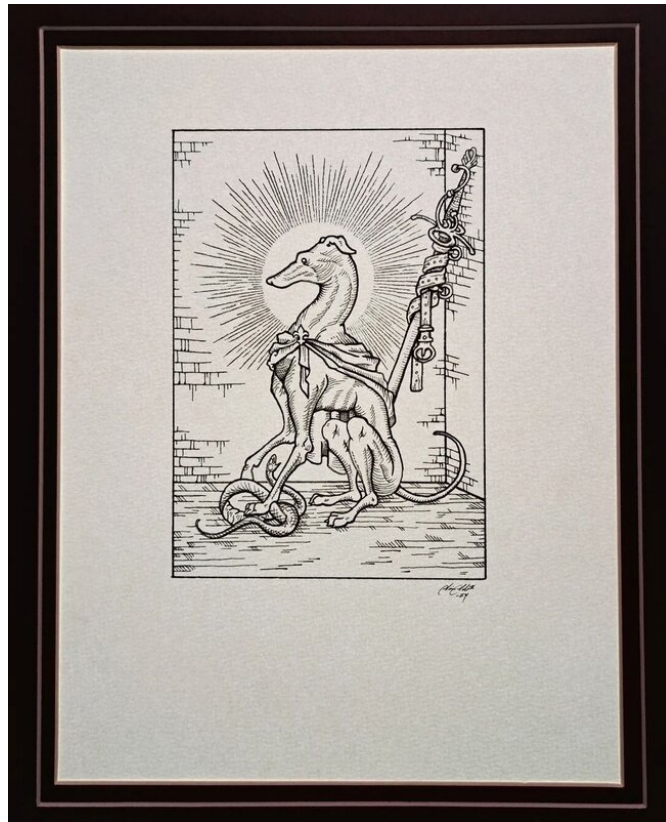

Night of 1000 Burton's
Chain Of Hope

Saint Dog Ink Drawing

#93

Starting Bid **\$50.00**

Retail Value \$150.00

Donated by **Cursed Hallow Art**

Experience the charm of historical artistry with this exquisite hand-drawn depiction of a dog, inspired by 14th and 15th century engravings and woodcuts. This unique piece combines meticulous line work and intricate details reminiscent of medieval prints, capturing the noble essence of man's best friend. A true treasure for art and animal lovers alike, this drawing will add a touch of timeless elegance to any collection.

8x10 matted and framed