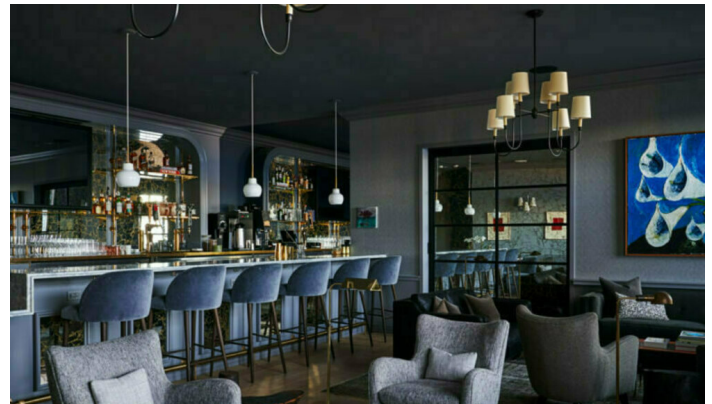

P/S (formerly Private Suite) Round Trip Transportation to/from LAX

Starting Bid **\$0.00**

Retail Value \$4,380.00

Elevate your next flight private transportation to and from LAX for you and a guest. Enjoy a complimentary round trip Salon experience for your next trip. PS is located in a private terminal far away from the traffic and bustle of the public terminal. We offer a back door to your commercial aircraft, private TSA and Customs clearance, luxury spaces and white-glove service before and after your flight. Subject to availability and limitations. Non-transferrable. Must be 21 years or older. Valid through 5/18/2025.

The Salon: Designed for the individual traveler or small groups. The Salon has all of the benefits of the PS in a shared social setting. Reminiscent of a private members club, The Salon is a design-forward buzzy lounge perfect for conversing, working, or relaxing miles away from the chaotic lounges of the airport. Shared transportation to and from aircraft. Flight not included