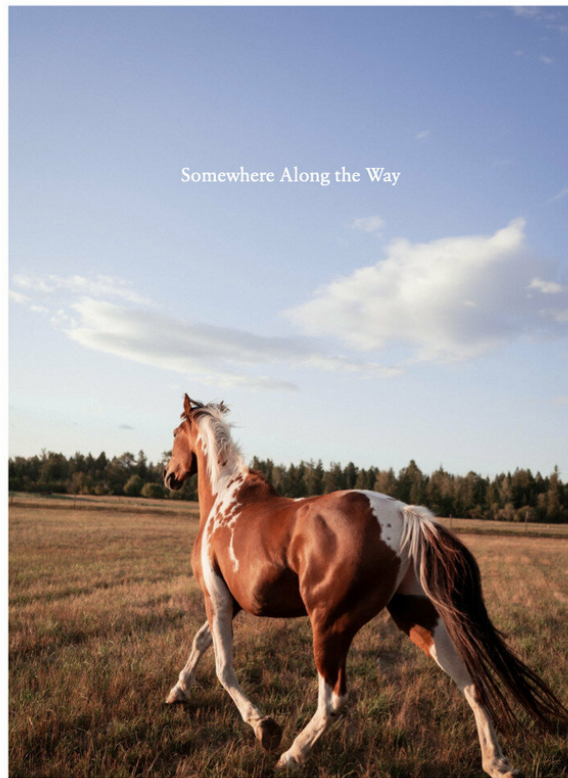

## Somewhere Along the Way - Print Only - Artist Kendall Halliburton

#13

Starting Bid **\$300.00**

Retail Value Priceless ★

**Somewhere Along The Way** a horse runs at sundown in Kalispell, Montana.

**Kendall Halliburton** *I am an artist based in Los Angeles. Growing up in Kalispell, Montana, cultivated my interest in simplicity and the quotidian life. I derive inspiration and methodologies from various disciplines, such as film, photography, creative writing, and media theory. Much of my work is an act of self-exploration in which each piece lends itself*