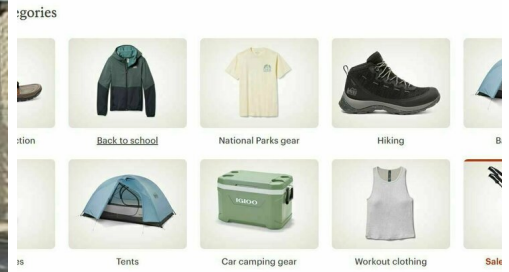

6th Annual Wine & Vine Uncorked Carlsbad Wine Tasting Event

Rotary Club of Carlsbad

REI Gift Card

Starting Bid **\$40.00**

Retail Value \$100.00

1 Available

Donated by **Rotary Club of Carlsbad**

Unlock Adventures with a \$100 REI Gift Card

Discover the world of outdoor exploration and gear up for unforgettable adventures with a \$100 gift card to Recreational Equipment, Inc. (REI). Embrace the call of the wild, as REI empowers you to connect with nature, explore the unknown, and embark on a journey of self-discovery.

From Novice to Expert: A Community of Explorers:

Whether you're stepping into the great outdoors for the first time or you're a seasoned adventurer, REI is your partner on the journey. Join a community that shares your love for exploration, embraces challenges, and celebrates triumphs, big and small.

Bid on this \$100 REI gift card and answer the call of the wilderness. Gear up, find your passion, and let the great outdoors become your canvas of discovery. Your journey starts with REI. Are you ready to embark?