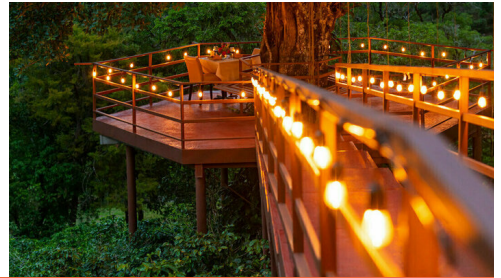

37th Annual Lobsterfest

Yorba Linda Sunrise Rotary Club Foundation

Los Establos Boutique Resort, Panama

Starting Bid **\$500.00**

LOS ESTABLOS BOUTIQUE RESORT - BOQUETE, PANAMA

Award winning 5-star boutique Inn boasting magnificent gardens, adventure walks, & breathtaking views Los Establos Boutique Inn, winner of TripAdvisor's Travelers Choice Award, is a distinctive collection of comfortable suites and accommodations nestled 4,000 feet above sea level. Spread across 16 acres in the midst of a lush coffee plantation, this charming estate offers panoramic views of the Barú Volcano set against Boquete's green mountains, blue waterfalls and rushing rivers. All deluxe accommodations feature marble bathrooms, regional artwork, and private patios, allowing for full enjoyment of the fresh mountain air. Amenities such as flat-screen TV's with satellite, plush bathrobes, and Wi-Fi ensure modern comforts coincide with Mother Nature's magnificence. Stroll along secret paths as you breathe in the aroma of coffee and the perfumes of the region's lush tropical gardens.