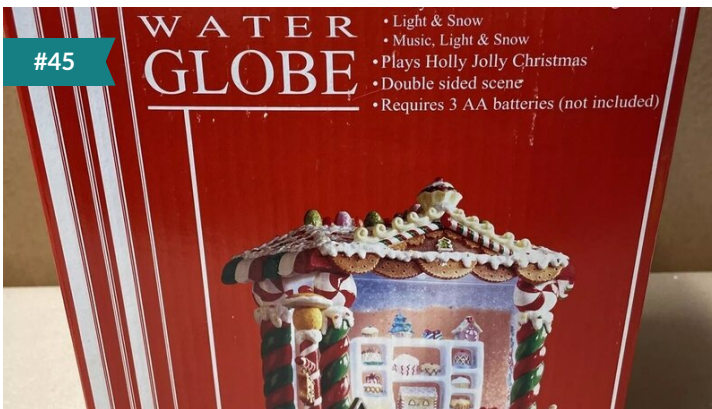

2nd Annual Auction He Intends Victory

Sam's Club 2006 Holiday Collection Musical LED Water Globe with Gingerbread House A13

Starting Bid **\$20.00**

Donated by **Sharon Hylton**

This delightful gingerbread house from the Sam's Club 2006 Holiday Collection is a festive masterpiece. Featuring a built-in snowglobe and LED lights, it creates a charming holiday scene that comes to life with a gentle snowfall. The musical feature adds extra holiday cheer, making it a perfect decoration for your home or a thoughtful gift during the season. Ideal for collectors and holiday enthusiasts alike!