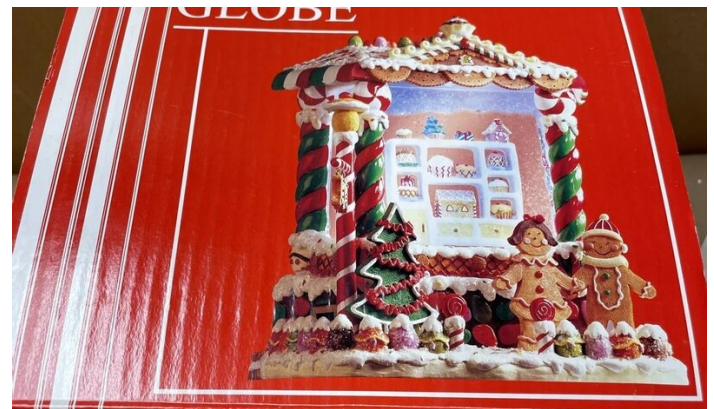

2nd Annual Auction He Intends Victory

Sam's Club 2006 Holiday Collection Musical LED Water Globe with Gingerbread House A13

Starting Bid **\$20.00**

Donated by **Sharon Hylton**

This delightful gingerbread house from the Sam's Club 2006 Holiday Collection is a festive masterpiece. Featuring a built-in snowglobe and LED lights, it creates a charming holiday scene that comes to life with a gentle snowfall. The musical feature adds extra holiday cheer, making it a perfect decoration for your home or a thoughtful gift during the season. Ideal for collectors and holiday enthusiasts alike!