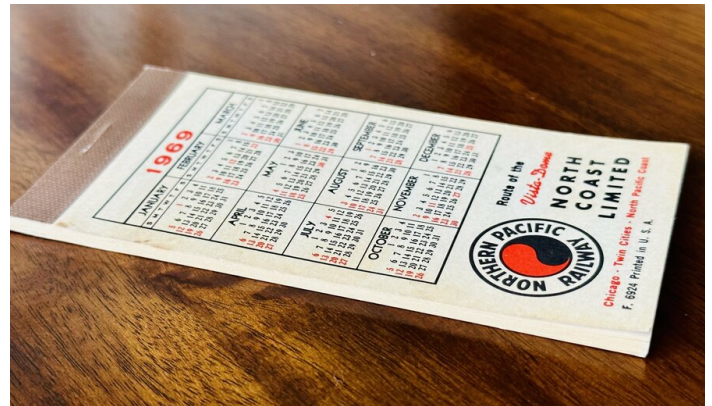

2nd Annual Auction

He Intends Victory

Northern Pacific Railway 1969 Calendar & Notebook, Unused, Vista Dome Route

Starting Bid **\$5.00**

Retail Value \$16.00

1 Available

Donated by **Joni Sonnenberg**

The 1969 North Coast Limited notepad from the Northern Pacific Railway, Route of the Vista-Dome, the famous passenger train that operated between Chicago, Illinois, and Seattle, Washington. It is a cherished collectible featuring a pristine pad of blank paper. This vintage gem, adorned with the emblem of the Northern Pacific Railway, offered passengers a luxurious writing experience to capture their memories, thoughts, and observations during their scenic journey along the iconic "Route of the Vista-Dome." This notepad symbolizes the elegance and charm of train travel during that era, serving as a tangible piece of nostalgia for enthusiasts and a reminder of the remarkable adventures aboard the North Coast Limited.