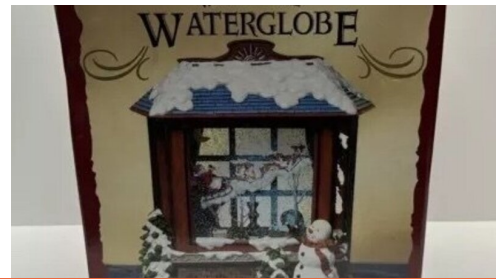

Kirkland Signature Musical Windowpane Water Globe Snow Globe 900847

#38

Starting Bid **\$25.00**

LET IT SNOW!

This is a beautiful Windowpane Water Globe. It is a two sided windowpane snow globe music box. The window lights up with a push of a button and when you wind it up it plays sweet Christmas music. One side shows two very curious children watching Santa and his reindeer flying high in the sky with complete amazement. And the other side is a snowman watching with sheer delight as it snows all around him. This snow globe stands at 10" tall and is 6.5" deep and 8.5" wide.