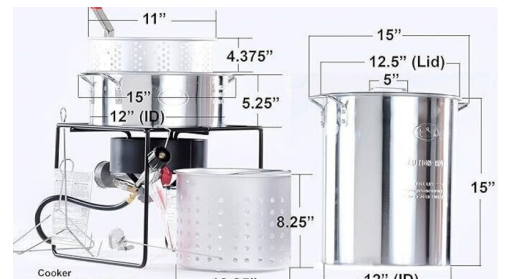

King Kooker Portable Propane 29-Quart Manual Ignition Gas Turkey Fryer

#49

Starting Bid **\$30.00**

Donated by **Jim Palmer**

Model #12RTFBF3 King Kooker Portable Propane 29-Quart Manual Ignition Gas Turkey Fryer

For outdoor use only. Fry up to a 20-pound turkey or fry fish filets to a crispy golden brown with the King Kooker's high pressure 33,000 BTU burner. Includes a 29-quart aluminum turkey pot with lid, aluminum basket for boiling, turkey rack, lifting hook, 11-quart aluminum fry pan with basket and heat-resistant handle. Use the deep fry thermometer to monitor the oil temperature and adjust the flame with the regulator.